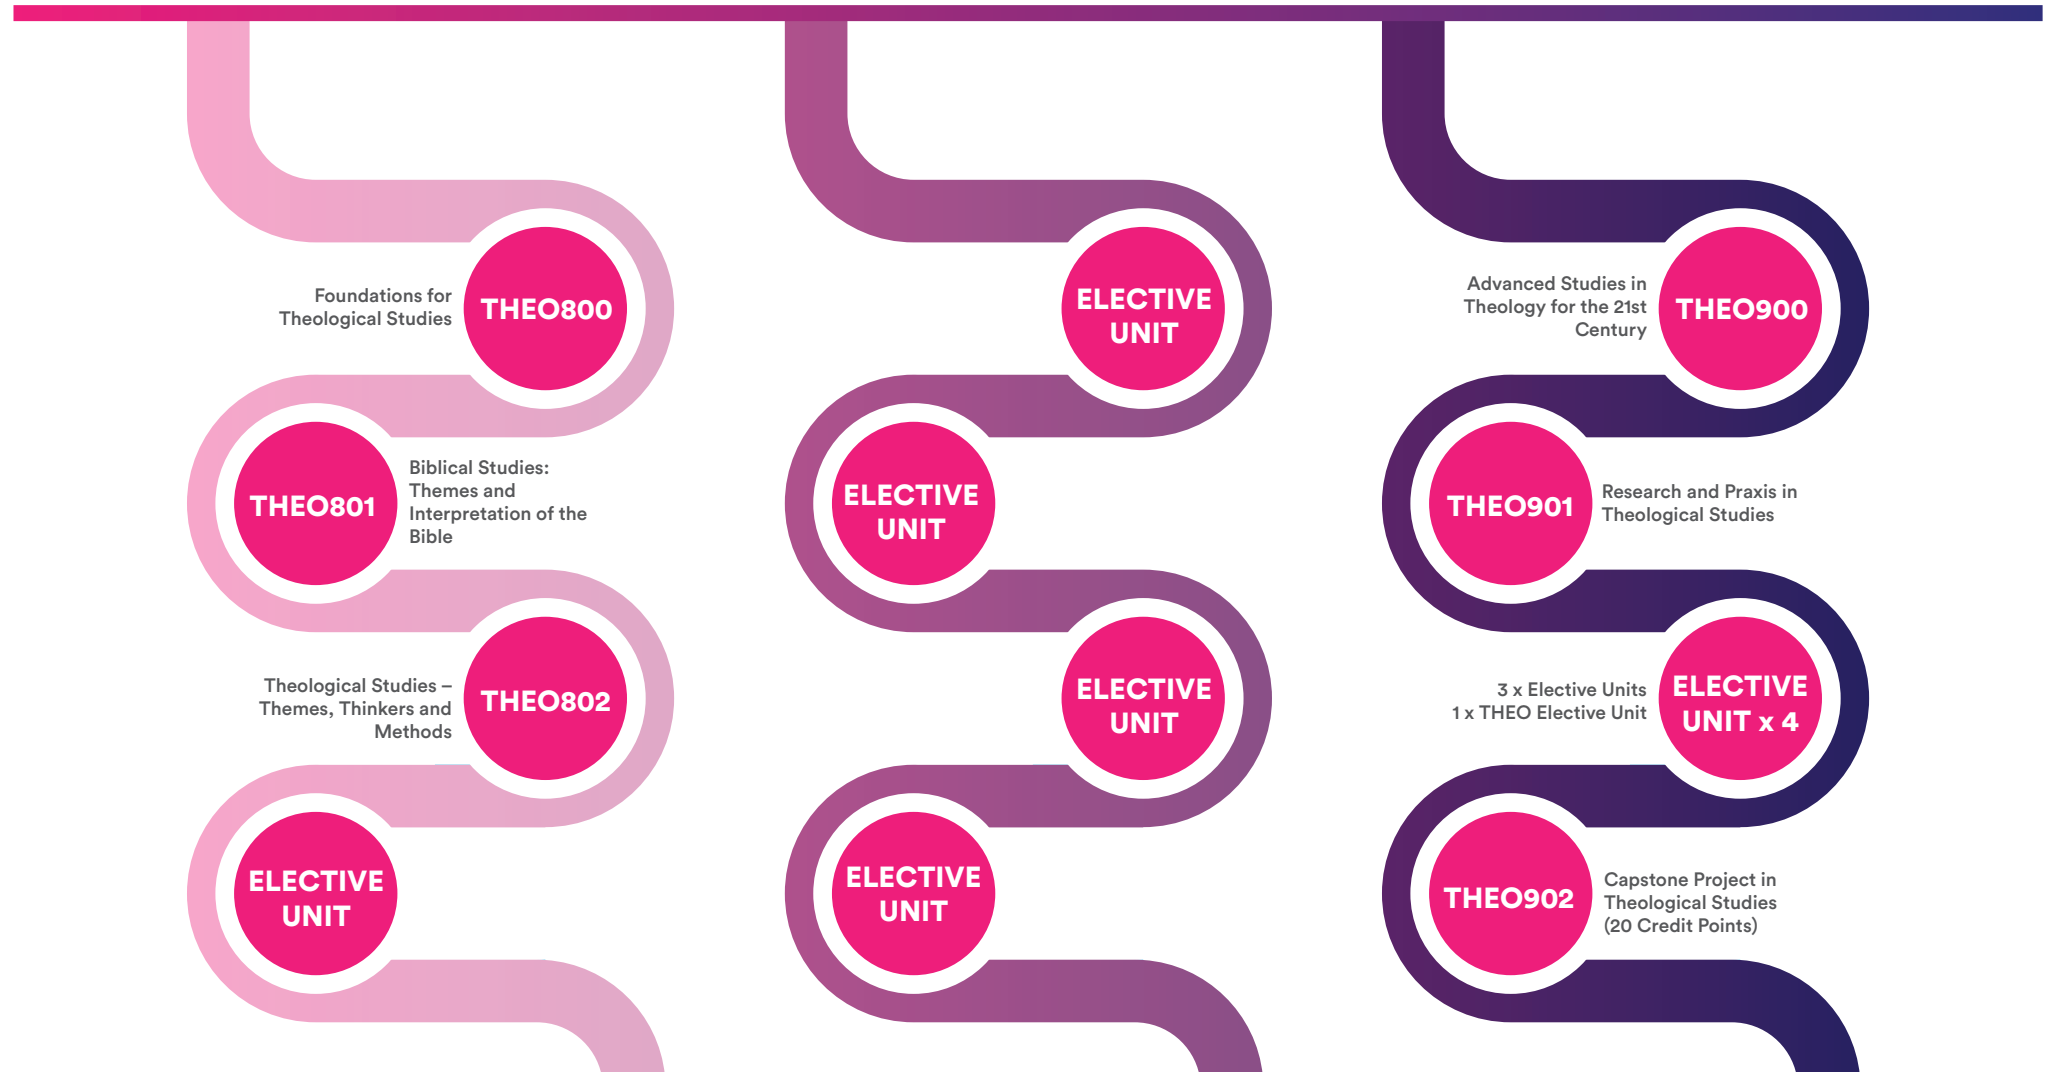

Theological Studies Program Map

**Graduate Certificate
in Theological Studies**

**Graduate Diploma
in Theological Studies**

**Master
of Theological Studies**

Foundations for
Theological Studies

THEO800

THEO801

Advanced Studies in
Theology for the 21st
Century

THEO900

THEO901

Research and Praxis in
Theological Studies

3 x Elective Units
1 x THEO Elective Unit

**ELECTIVE
UNIT x 4**

THEO902

Capstone Project in
Theological Studies
(20 Credit Points)

Elective units can be chosen from any units BBI-TAITE offers in a particular trimester
Units should be taken in the order suggested in the program map
Credit may reduce the number of units needed to complete the Master of Theological Studies
*Program map and units may be subject to change