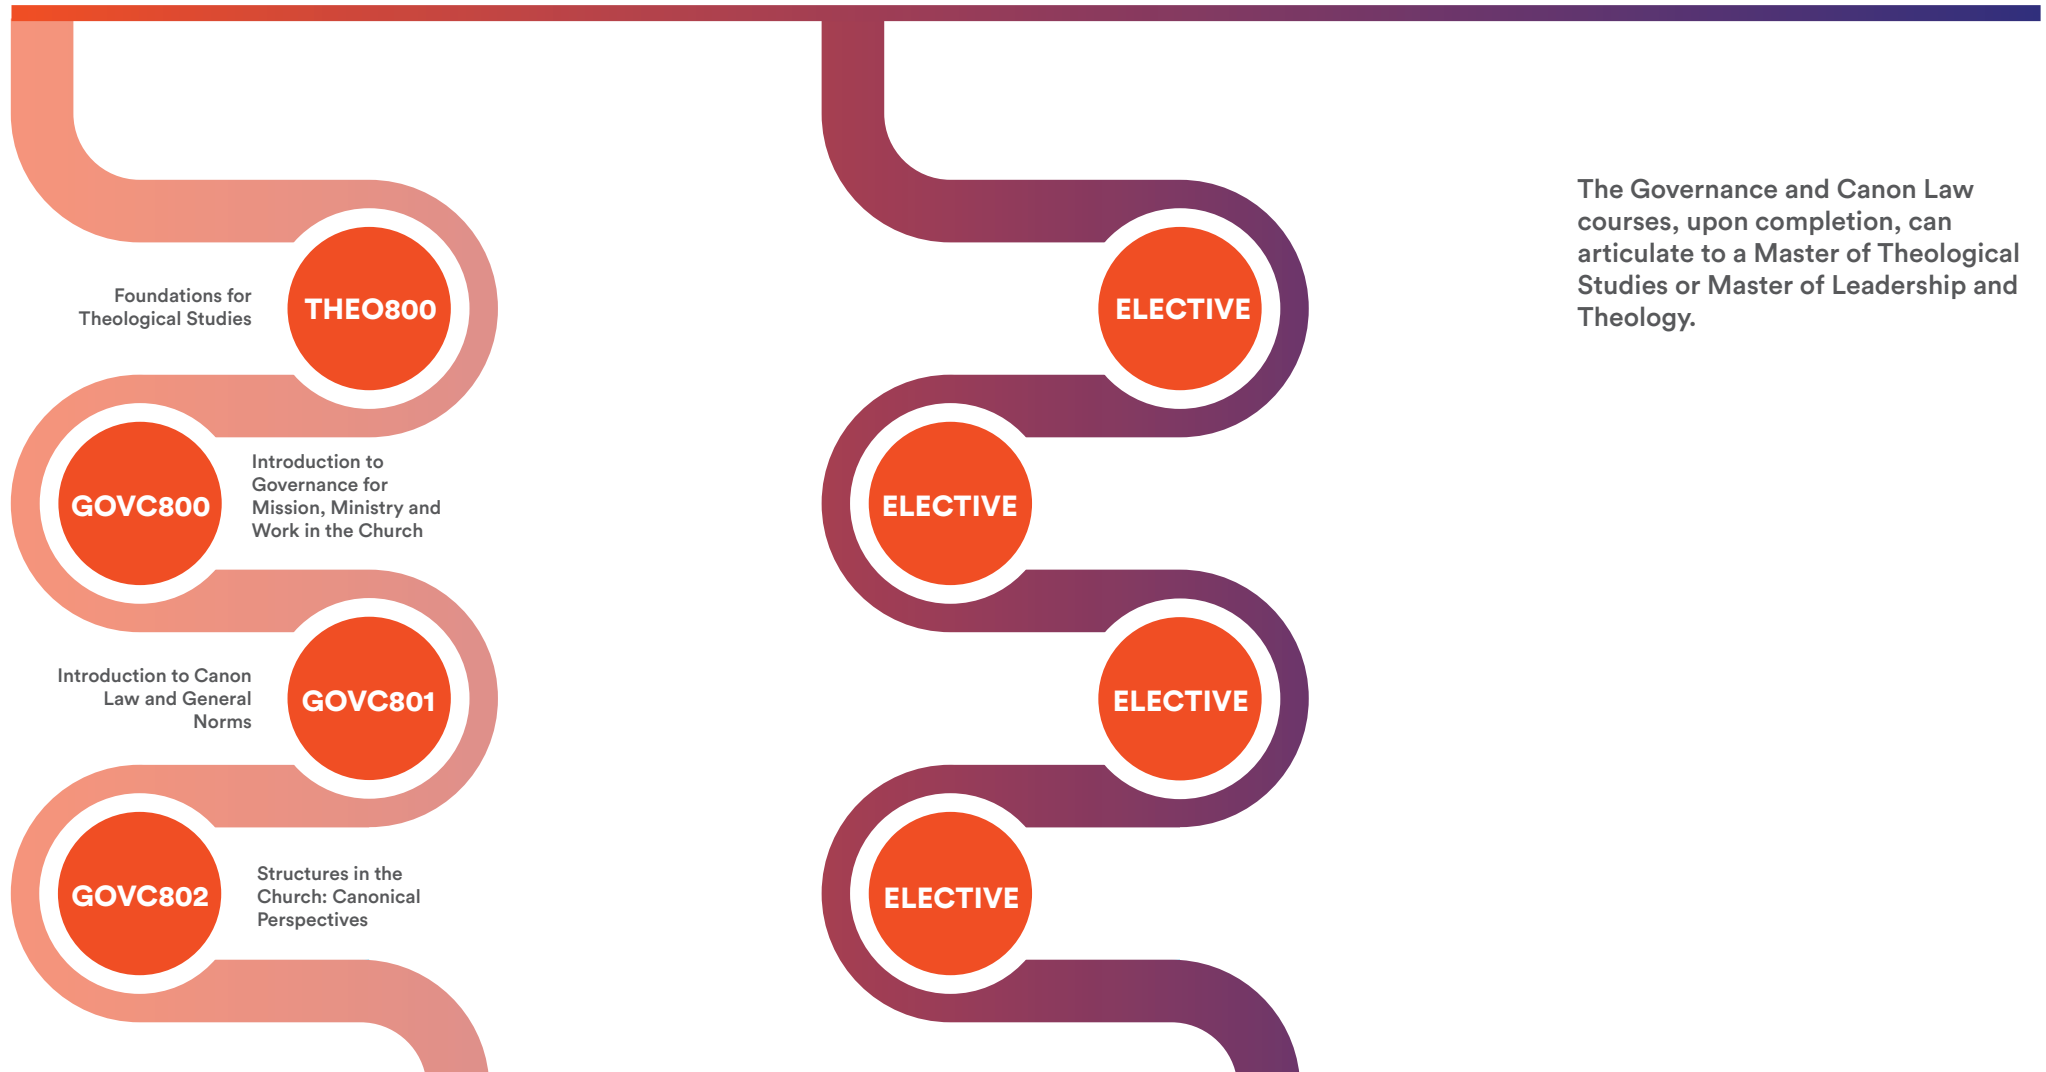

# Governance and Canon Law Program Map

**Graduate Certificate  
in Governance & Canon Law**

**Graduate Diploma  
in Governance & Canon Law**

**Master of Theological Studies  
or  
Master of Leadership and Theology**

The Governance and Canon Law courses, upon completion, can articulate to a Master of Theological Studies or Master of Leadership and Theology.

Elective units can be chosen from any units BBI-TAITE offers in a particular trimester  
Units should be taken in the order suggested in the program map  
\*Program map and units may be subject to change