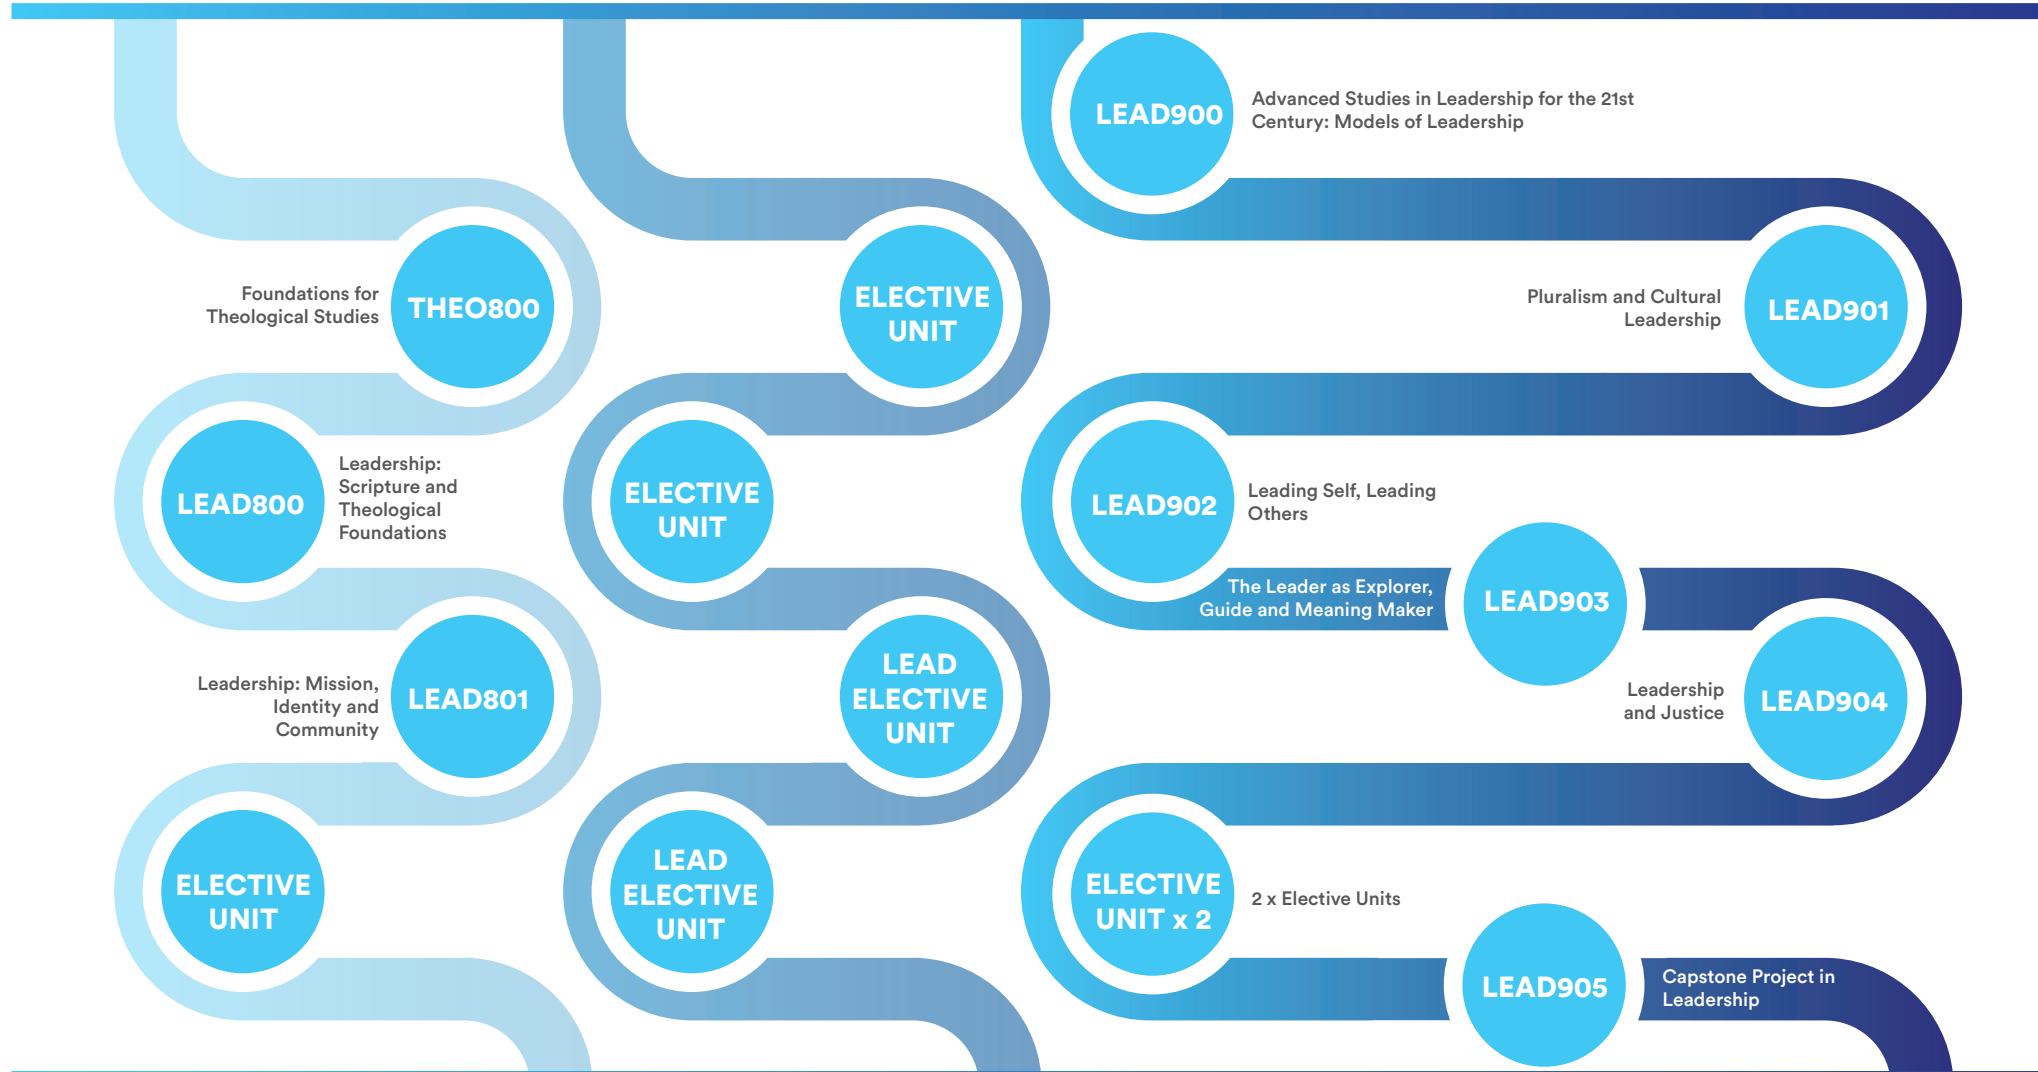

Leadership and Theology Program Map

Elective units can be chosen from any units BBI-TAITE offers in a particular trimester
 Units should be taken in the order suggested in the program map
 Credit and RPL may reduce the number of units needed to complete the Master of Leadership and Theology
 *Program map and units may be subject to change