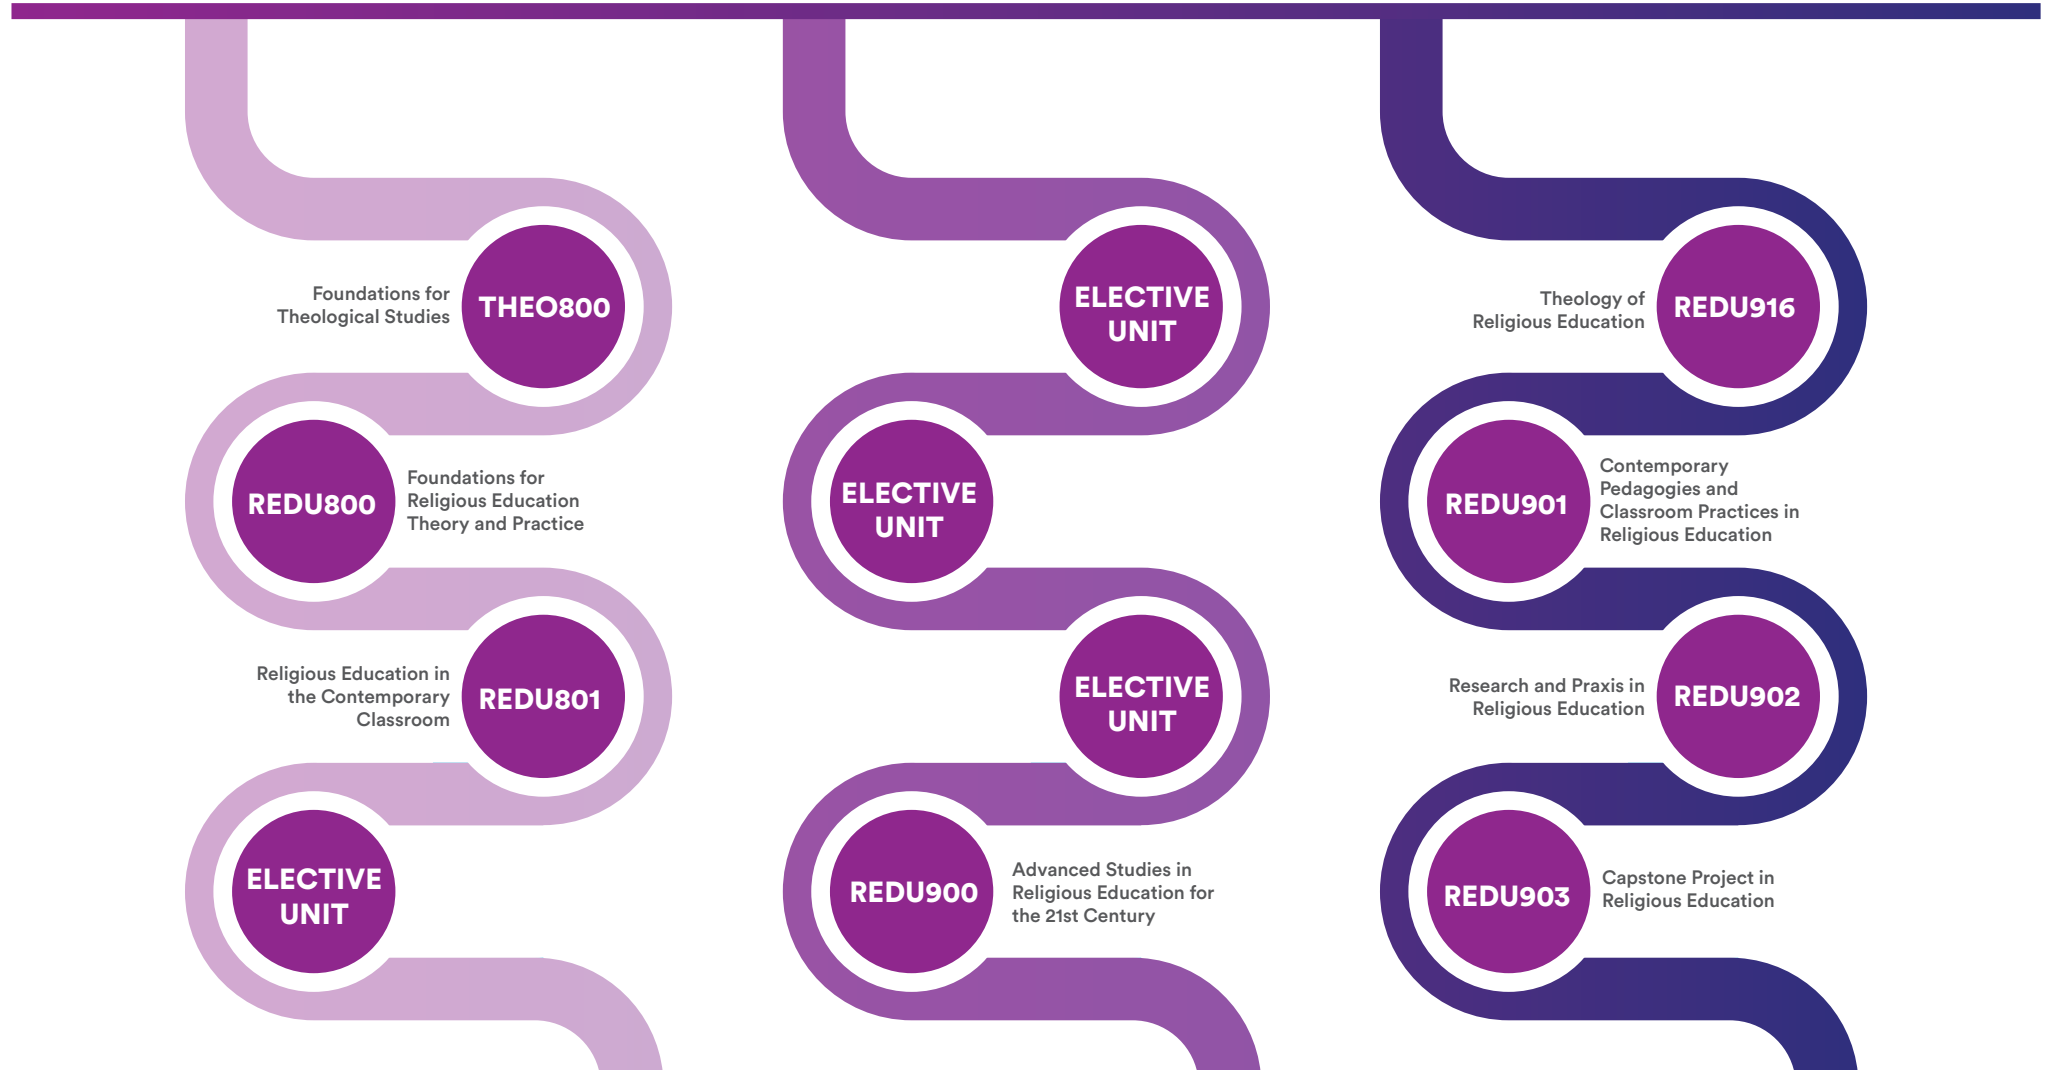

Religious Education Program Map

**Graduate Certificate
in Religious Education**

**Graduate Diploma
in Religious Education**

**Master
of Religious Education**

Elective units can be chosen from any units BBI-TAITE offers in a particular trimester
Units should be taken in the order suggested in the program map
Credit and RPL may reduce the number of units needed to complete the Master of Religious Education.
*Program map and units may be subject to change