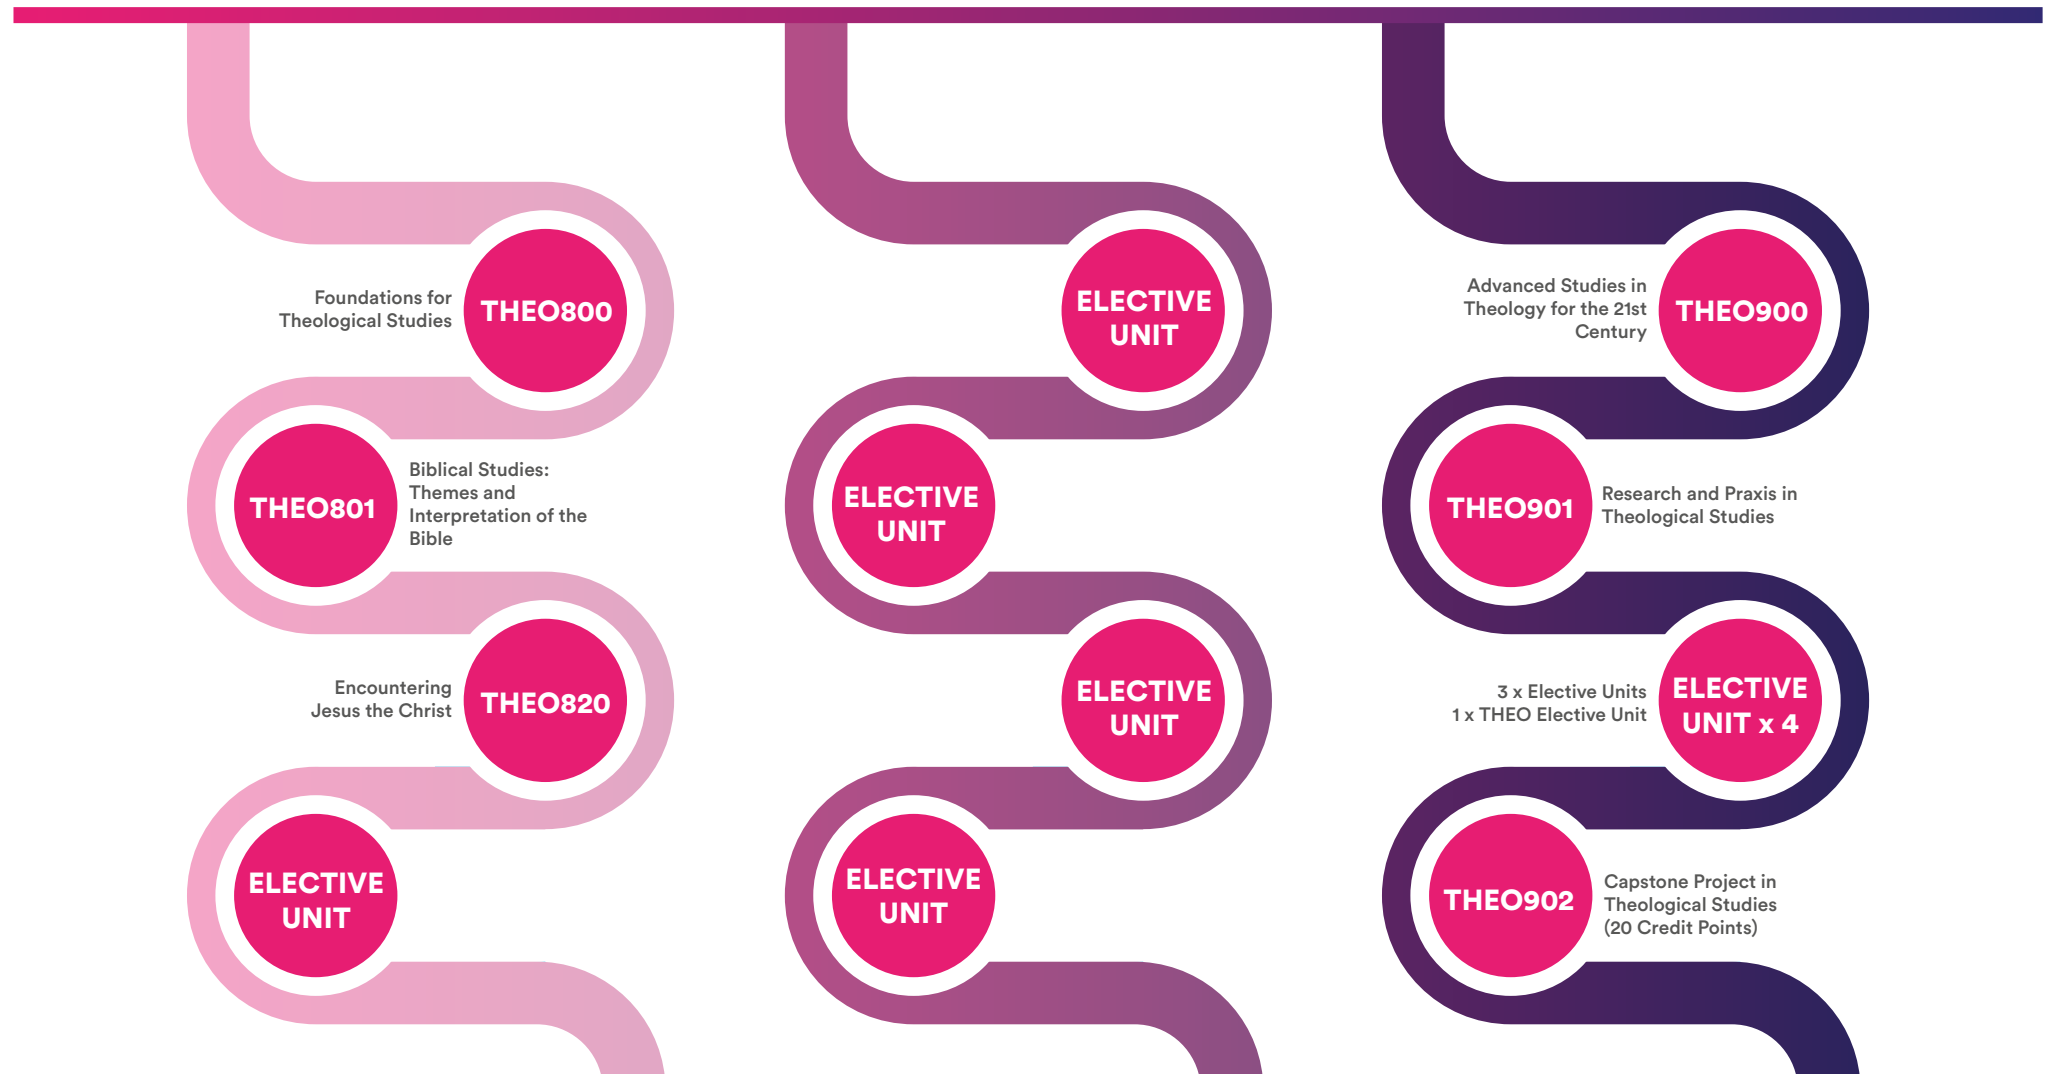

Theological Studies Program Map

Graduate Certificate
in Theological Studies

Graduate Diploma
in Theological Studies

Master
of Theological Studies

Elective units can be chosen from any units BBI-TAITE offers in a particular trimester
 Units should be taken in the order suggested in the program map
 Credit may reduce the number of units needed to complete the Master of Theological Studies
 *Program map and units may be subject to change