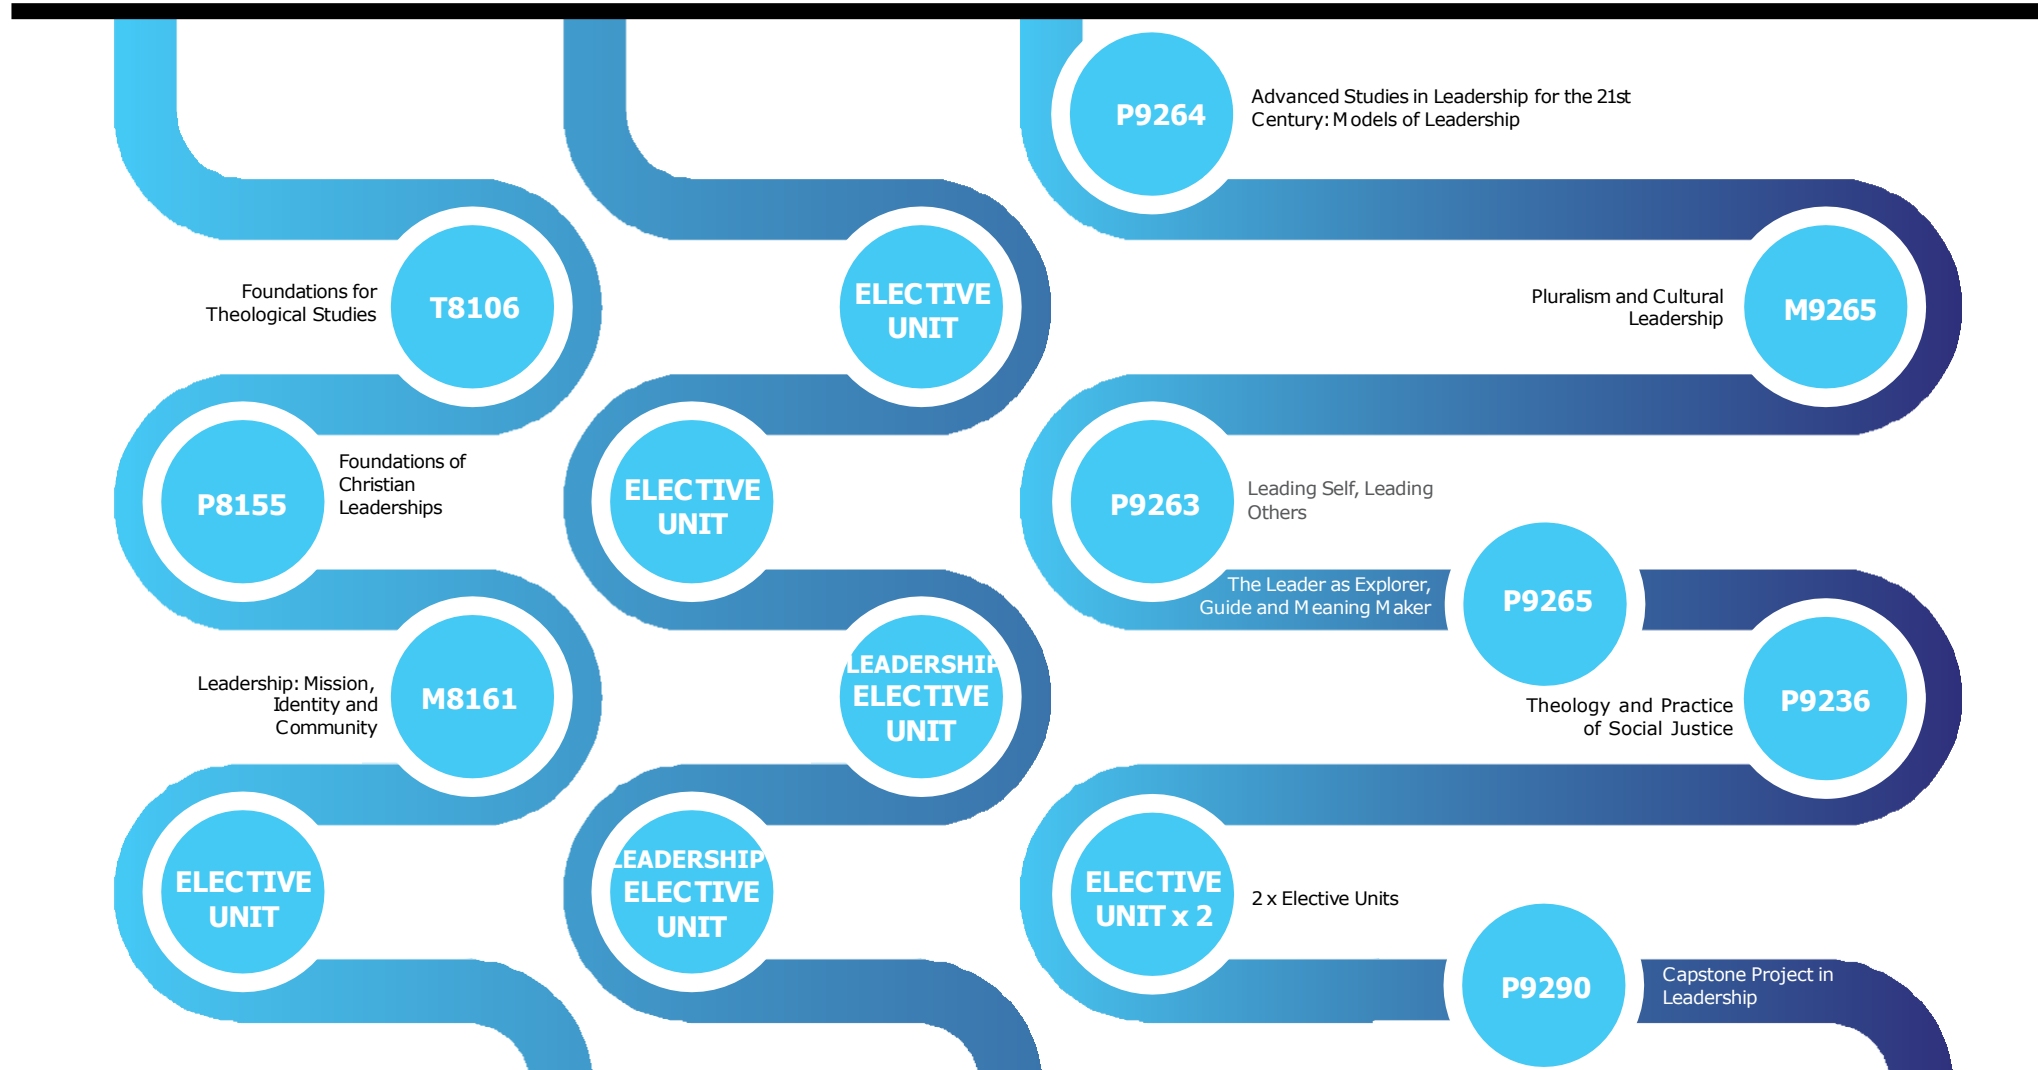

# Leadership and Theology Program Map

Elective units can be chosen from any units BBI-TAITE offers in a particular trimester  
 Units should be taken in the order suggested in the program map  
 Credit and RPL may reduce the number of units needed to complete the Master of Leadership and Theology  
 \*Program map and units may be subject to change