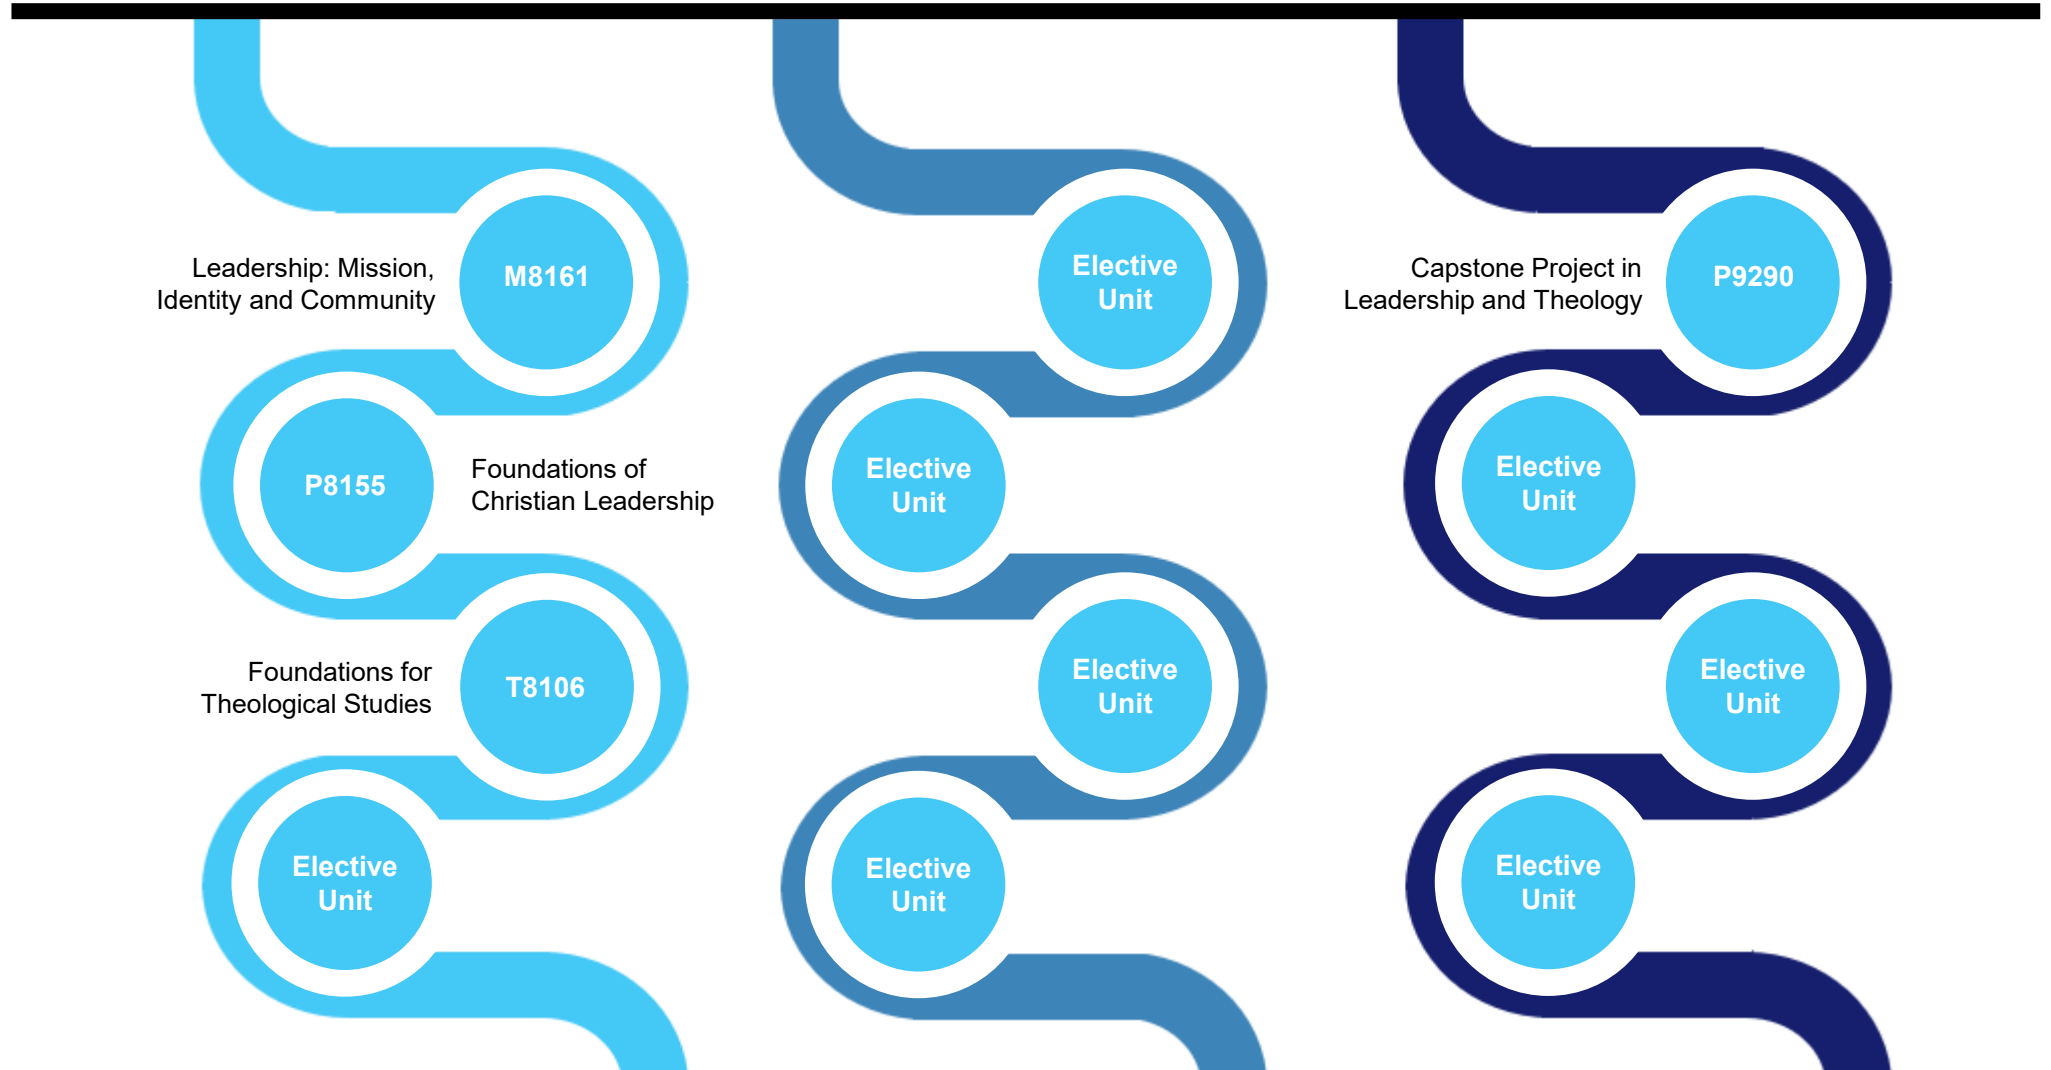

Leadership and Theology Program Map

Graduate Certificate in
Leadership and Theology

Graduate Diploma in
Leadership and Theology

Master of
Leadership and Theology

Elective units can be chosen from any units BBI-TAITE offers in a particular session
Units should be taken in the order suggested in the program map
Credit may reduce the number of units needed to complete the Master of Theological Studies
*Program map and units may be subject to change